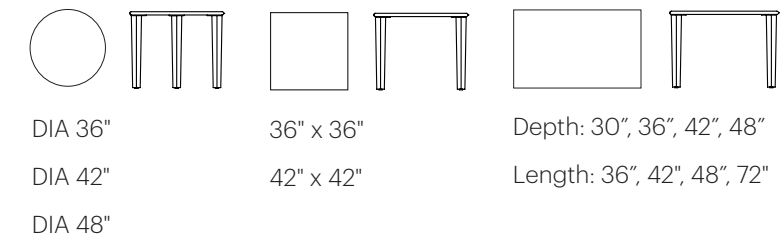

Vireo Chair

W 18" D 20½" H 31¾" SH 18"

Kestrel Tables

The Kestrel Table is a classic design with a North American solid maple leg that is squared and tapered pairs nicely with the Vireo Chair. A wide range of finish colors makes specifying this table a snap. Edge styles include: laminate, PVC, maple edgebanding, and solid wood edge. See our Price List for full shape and size offerings. The Kestrel Tables are 29" high.