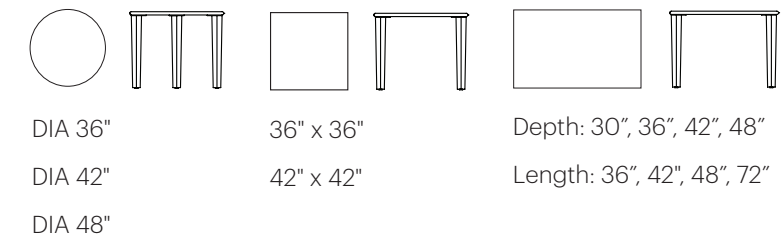

TMC

Kestrel Table Collection

Kestrel Tables

The Kestrel Table is a classic design with a North American solid maple leg that is squared and tapered. A wide range of finish colors makes specifying this table a snap. Edge styles include: laminate, PVC, maple edgebanding, and solid wood edge. See our Price List for full shape and size offerings. The Kestrel Tables are 29" high.