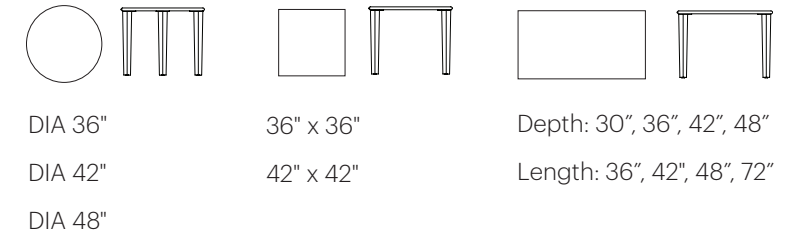

**TMC**  **KIDS**

Kestrel Child Table Collection

# Kestrel Child Tables

The Kestrel Table is a classic design with a North American solid maple leg that is squared and tapered. A wide range of finish colors makes specifying this table a snap. Edge styles include: laminate, PVC, maple edgebanding, and solid wood edge. See our Price List for full shape and size offerings. The Kestrel Child Tables come in 20", 24" and 26" table heights.