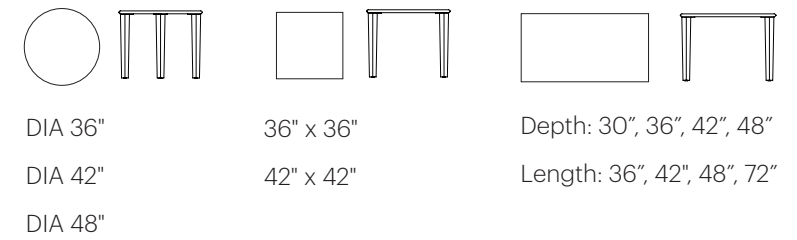

Kestrel Chair - Child

W 14½" D 17" H 26" SH 12"
W 14½" D 17" H 28" SH 14"
W 14½" D 17" H 30" SH 16"

Kestrel Task Chair

Pure simplicity, the Kestrel Task Chair is available with an upholstered seat pad and many design patterns for its back. The 5-star base comes in black or polished aluminum.

Kestrel Task Chair - Child

W 26½" D 25½" H 28" - 32" SH 15" - 20"

Kestrel Child Tables

The Kestrel Table is a classic design with a North American solid maple leg that is squared and tapered. A wide range of finish colors makes specifying this table a snap. Edge styles include: laminate, PVC, maple edgebanding, and solid wood edge. See our Price List for full shape and size offerings. The Kestrel Child Tables come in 20", 24" and 26" table heights.