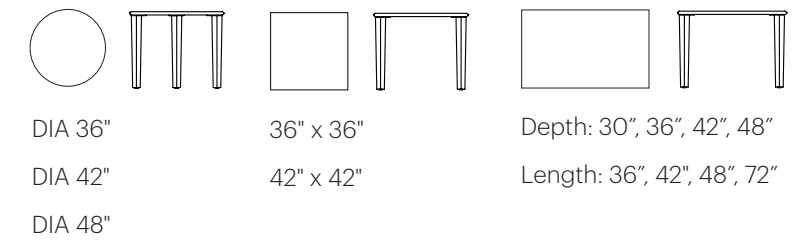

Kestrel Chair

W 18" D 20½" H 34" SH 18"

Kestrel Task Chair

Pure simplicity, the Kestrel Task Chair is available with an upholstered seat pad and many design patterns for its back. The 5-star base comes in black or polished aluminum.

Kestrel Task Chair

W 26½" D 25½" H 31" - 34" SH 15" - 20"

Kestrel Tables

The Kestrel Table is a classic design with a North American solid maple leg that is squared and tapered. A wide range of finish colors makes specifying this table a snap. Edge styles include: laminate, PVC, maple edgebanding, and solid wood edge. See our Price List for full shape and size offerings. The Kestrel Tables are 29" high.

Kestrel Counter Chair

W 18" D 21" H 39½" SH 24"

Kestrel Bar Chair

W 18" D 21½" H 45½" SH 30"

ImPrinted Kestrel

ImPrinted chairs combine the beauty of wood with surface design that creates a dynamic interplay of line, color and form. Graphics are printed on the raw wood and then top coated. Saturated color and beautiful wood grain offer up a fresh and eye-catching approach to seating.