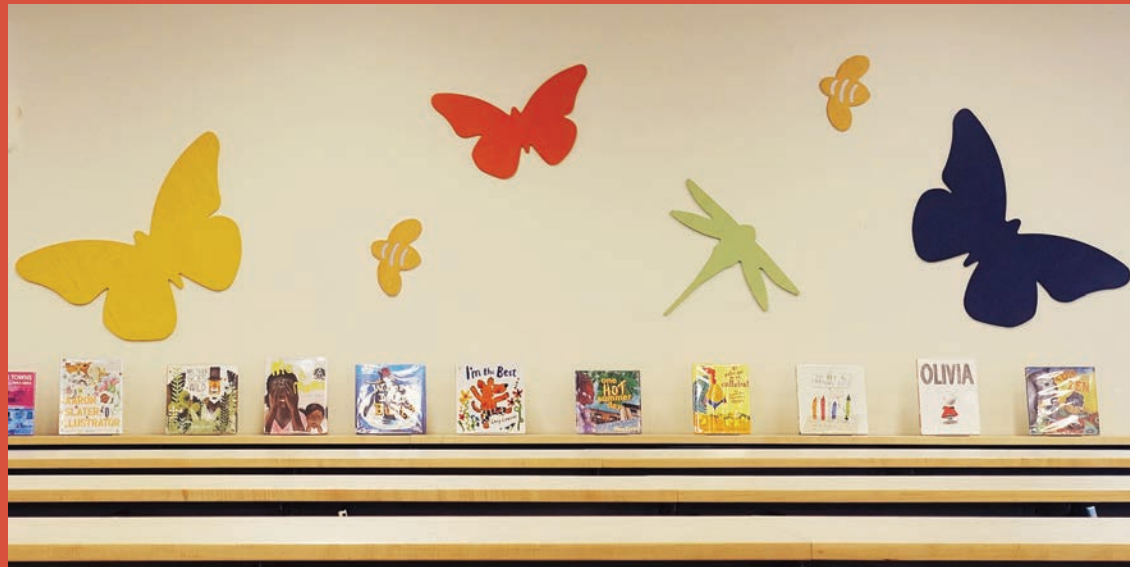

A blank wall comes to life!