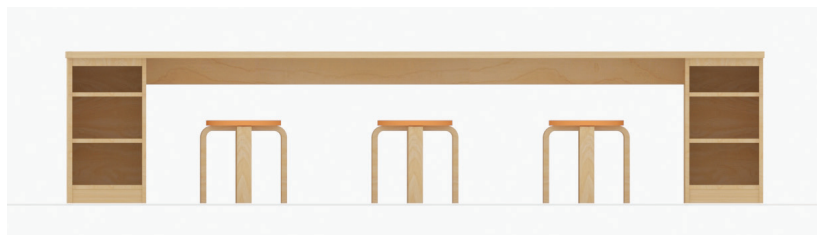

T M C

STEM Table

STEM Table

A collaborative work space for all things, STEM.

With a deep work surface and convenient bin storage, the STEM Table provides a perfect place for science experiments, mathematical calculations, microscopes or wherever a STEM project takes you. Pictured with Plover stools, offering an easy and practical seating solution for gathering. Side panels can be specified plain or with an ImPrinted graphic. Laminate work surface for durability and easy cleaning. Twelve Light Grey Gratnel tubs are included.

8 Person Table Dimension: 132" wide x 48" deep x 29" high

6 Person Table Dimension: 90" wide x 48" deep x 29" high*

*Custom sizes available upon request.

Standard laminates

Wilsonart
Designer White
D354-60