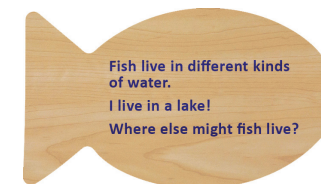

TMC LearnPLAY

Fishing Tackle Box Set

Fishing Tackle Box Set

Go fishing with our Fishing Tackle Box Set, which includes a tackle box, fishing rod and 6 magnetic colorful fish. Each fish has a story to tell on its backside for more conversation and early learning! Made in Michigan, of solid materials and construction, for many years of fishing!

Tackle Box: 10" w x 6.5" d x 7.75" h
 Fishing Rod: 12" long
 Fish: 5" w x 3" h

TMC LearnPLAY

119 East Ann Street

Ann Arbor, Michigan 48104

734-622-0080

tmcfurniture.com

©2024 TMC Furniture Inc.

THE MAKERS CREATIVE