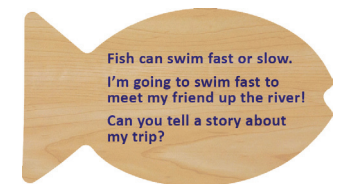

TMC LearnPLAY

Fishing Tackle Box Set

Fishing Tackle Box Set

Go fishing with our Fishing Tackle Box Set, which includes a tackle box, fishing rod and 6 magnetic colorful fish. Each fish has a story to tell on its backside for more conversation and early learning! Made in Michigan, of solid materials and construction, for many years of fishing!

Tackle Box: 10" w x 6.5" d x 7.75" h
 Fishing Rod: 12" long
 Fish: 5" w x 3" h

TMC LearnPLAY

119 East Ann Street

Ann Arbor, Michigan 48104

734-622-0080

tmcfurniture.com

©2024 TMC Furniture Inc.

THE MAKERS CREATIVE