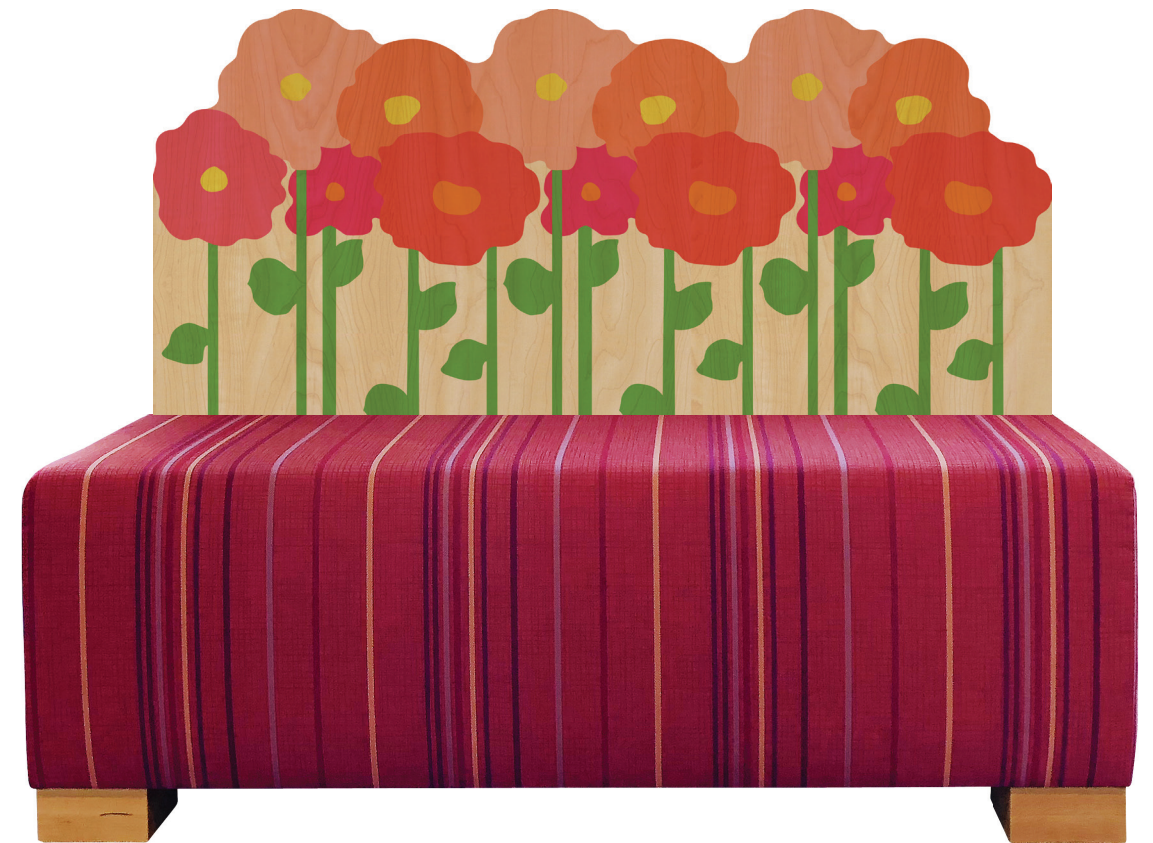

# Zetty Perimeter Garden Collection

Pictured at right:  
Zetty Garden Caterpillar, Zetty Garden Radish,  
Zetty Garden Birdhouse and Zetty Garden Flowers

14" seat height  
Pair with one of our Children's Tables!

# ZETTY Flowers

The ZETTY ImPrinted Flower Bench is available in 48" and 60" widths with a 16" seat height.

TMC Furniture • [www.tmcfurniture.com](http://www.tmcfurniture.com)

©2020 TMC Furniture Inc. Designs are sole property of TMC Furniture Inc.