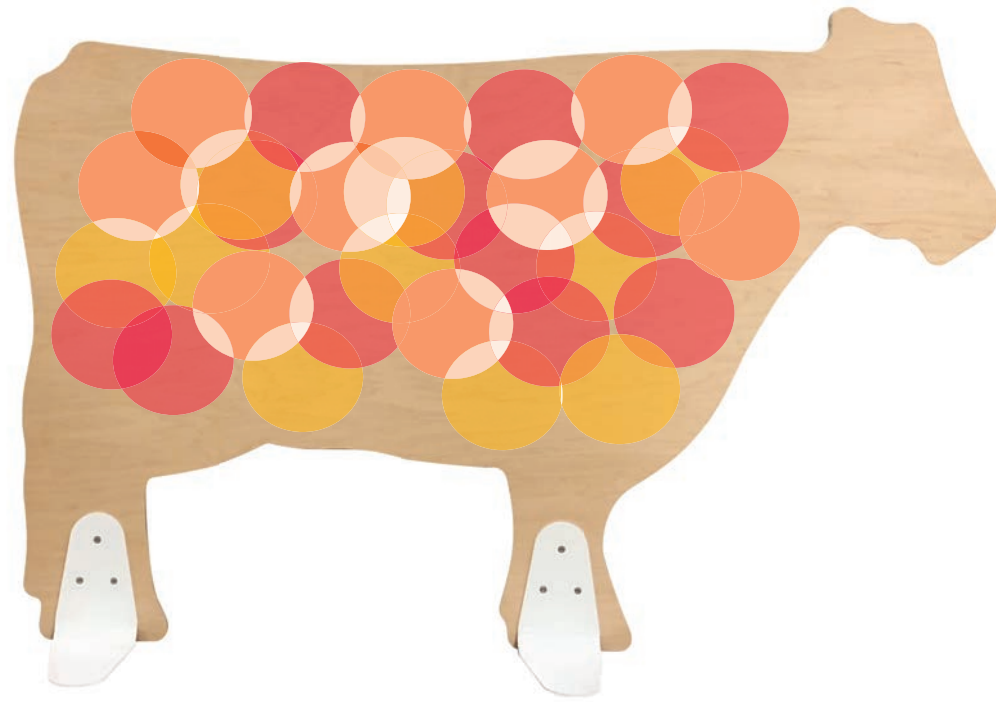

TREES

Add trees to your interior landscape

ASPEN, TOPIARY AND ARBOR TREES WITH WHITE METAL BASE AND OPTIONAL WOOD CAP.

ode mobile - WHIMSY COLLECTION

SPACE DIVISION/

PRIVACY

ode mobile

COW

Consider a herd of cows to divide space and create privacy. Add a colorful coat for additional personality or dry erase. Available with casters too!

SEATING

Zenon adult

**Clean, minimal and relevant.
Change up the metal base with our
NEW powder coat colors!**

Mady adult

Bold and versatile.

Mady task

**Pure and simple no fuss task chair.
No tilt, star task base with adjustable height
option that swivels too.**

Vireo adult

**Elegant, gentle curves in the
new Petal Pink finish.**