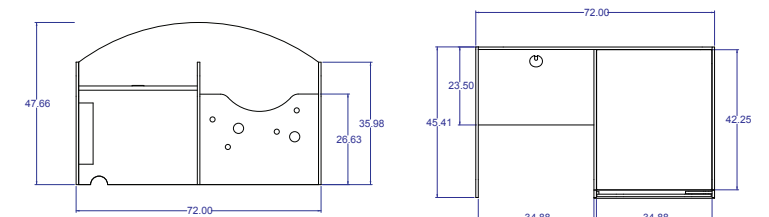

Family Workstation

The Family Workstation offers a value-priced version of the Fairfield Parent+Child Carrel. We listened to our customers who suggested we also offer a lower-height, more open, and less expensive model. The Family Workstation offers that solution. Available in single or double-faced units. Each workstation includes a wire chase, PVC-free vinyl mat, mirror and one Learning Panel. ImPrinted imagery on the exterior side panels is optional. Modifications may include a gate with latch that opens and closes and an additional Learning Panel on the play interior. The Family Workstation maintains all of the safety and durability standards as our Fairfield Parent+Child Carrel but at a lower price point.