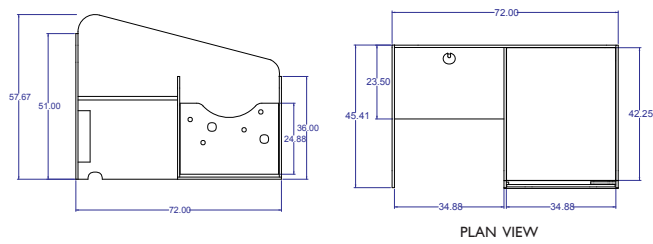

PLAY

SAFETY LATCH FOR GATE. CLEANABLE PVC-FREE VINYL MAT. MIRROR. INTERCHANGEABLE 3-LEARNING PANELS FOR EARLY LITERACY AND PLAY ATTRIBUTES.

Single-Faced Parent+Child Carrel

Double-Faced Parent+Child Carrel