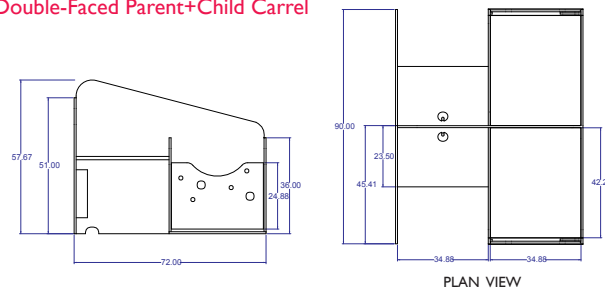

PLAY

SAFETY LATCH FOR GATE. CLEANABLE PVC-FREE VINYL MAT. MIRROR. INTERCHANGEABLE 3-LEARNING PANELS FOR EARLY LITERACY AND PLAY ATTRIBUTES.

Single-Faced Parent+Child Carrel

Double-Faced Parent+Child Carrel