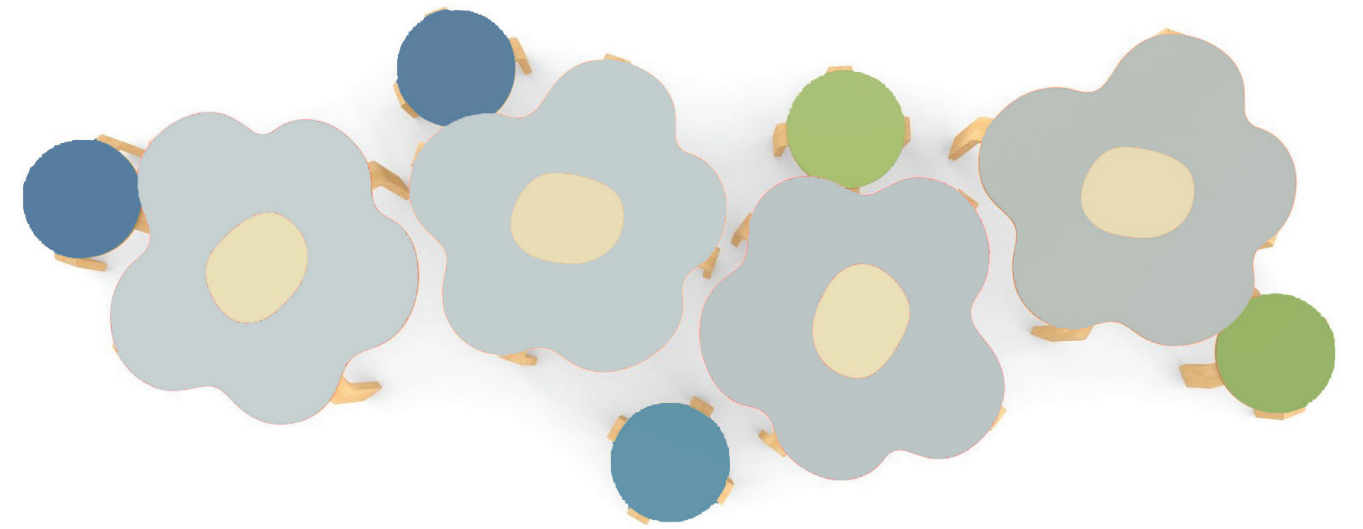

TMC  **KIDS**

Flower Table

A playful bloom that
brightens up any room.

Our Flower Table, with its soft round corners, perfectly captures this technique and the familiar organic shape of a blossoming flower. Two laminate colors provide the center of the flower and an alternative to a monochromatic table surface. Lorca, Plover and Kestrel leg options are available in 20", 24", 26" heights, allowing this piece to integrate perfectly into any setting. Pictured above: Flower Table with Plover leg and Plover Stools.

Flower Table - Plover

Flower Table - Lorca

Flower Table - Kestrel

D 34½" L 34" H 20", 24", 26"

Offered in quieter tones

Flower Table Standard Laminate Offerings

Wilsonart
Fusion Maple 7909

Wilsonart
Designer White D354

Wilsonart
Natural Almond D30

Wilsonart
Dove Grey D92

Wilsonart
Island D498

Wilsonart
Sunny Side Up 13089

Wilsonart
Orange Grove D501

Wilsonart
Hollyberry D307

Wilsonart
Lapis Blue D417

Please Note: For custom laminate colors, Flower Table petal and center color laminates must be specified using the same manufacturer due to laminate thickness variances.