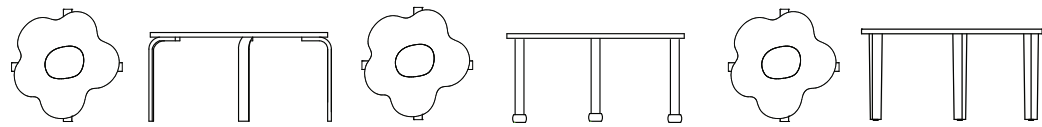

TMC  **KIDS**

Flower Table

A playful bloom that
brightens up any room.

Our Flower Table, with its soft round corners, perfectly captures this technique and the familiar organic shape of a blossoming flower. Two laminate colors provide the center of the flower and an alternative to a monochromatic table surface. Lorca, Plover and Kestrel leg options are available in 20", 24", 26" heights, allowing this piece to integrate perfectly into any setting. Pictured above: Flower Table with Plover leg and Plover Stools.

Flower Table - Plover

Flower Table - Lorca

Flower Table - Kestrel

D 34½" L 34" H 20", 24", 26"

Offered in quieter tones

Flower Table Standard Laminate Offerings

Wilsonart
Fusion Maple 7909

Wilsonart
Designer White D354