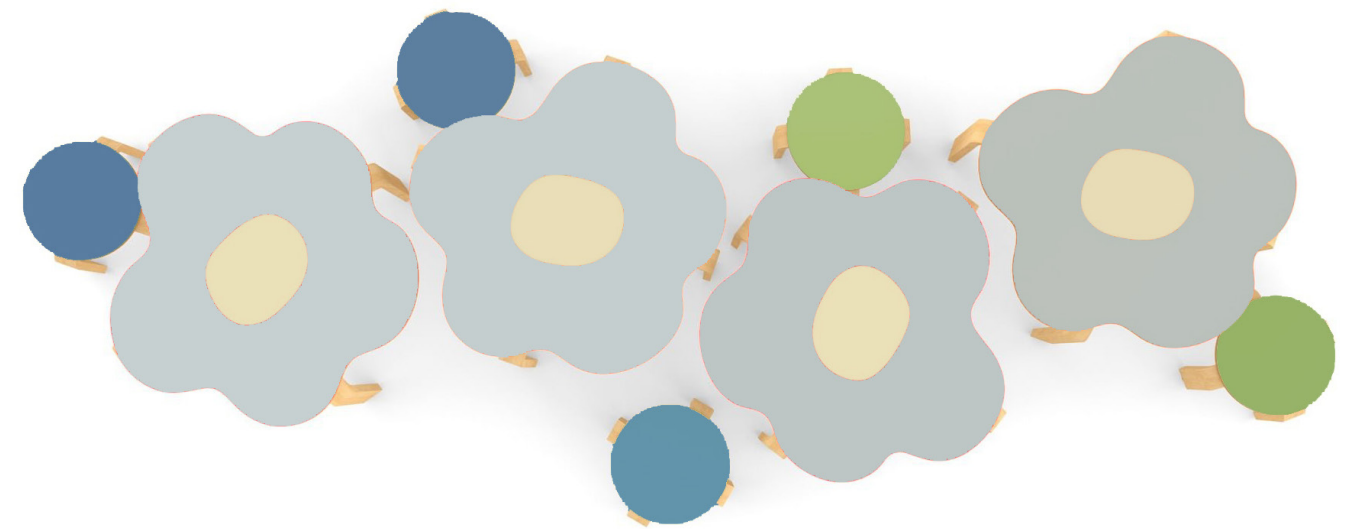

TMC  KIDS

Flower Table

A playful bloom that
brightens up any room.

Our Flower Table, with its soft round corners, perfectly captures this technique and the familiar organic shape of a blossoming flower. Two laminate colors provide the center of the flower and an alternative to a monochromatic table surface. Plover leg is available in 20", 24", 26" heights, allowing this piece to integrate perfectly into any setting. Pictured above: Flower Table with Plover leg and Plover Stools.

Flower Table - Plover

D 31.75" L 31" H 20"/24"/26"

Offered in quieter tones

Flower Table Standard Laminate Offerings

Wilsonart
Fusion Maple 7909

Wilsonart
Designer White D354

Wilsonart
Natural Almond D30

Wilsonart
Dove Grey D92

Wilsonart
Island D498

Wilsonart
Sunny Side Up 13089

Wilsonart
Orange Grove D501

Wilsonart
Hollyberry D307

Wilsonart
Lapis Blue D417

Please Note: For custom laminate colors, Flower Table petal and center color laminates must be specified using the same manufacturer due to laminate thickness variances.